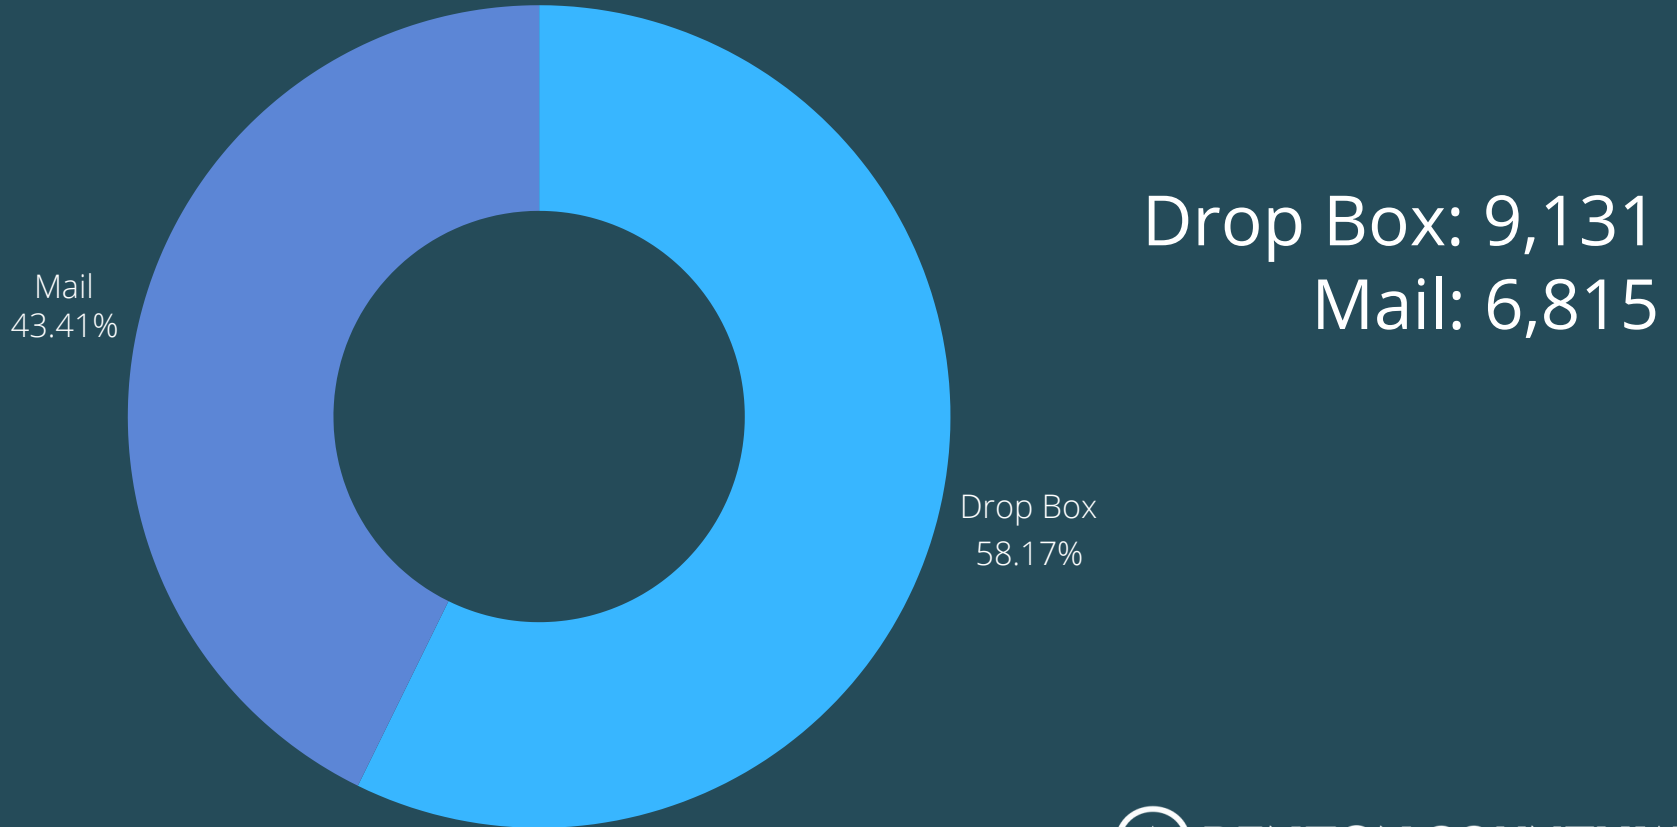

FEBRUARY 2025 TURNOUT

Voters in Election	51,758
Total Ballots Counted:	15,697

TURNOUT BY AGE

Age Group	Turnout	Percentage
17-19	204	1.29
20-29	828	5.27
30-39	1,477	9.40
40-49	1,954	12.44
50-59	2,115	13.47
60-69	3,766	23.99
70-79	3,613	23.01
80-89	1,512	9.63
90-99	209	1.33
100+	3	0.01

RETURN METHODS

Drop Box: 9,131
Mail: 6,815

TOP 5 DROP BOXES